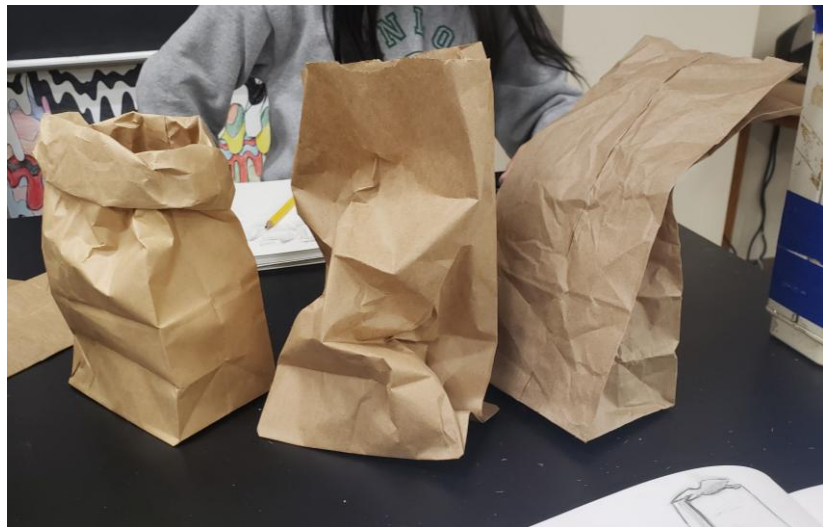

Realism Study

April 2023

Graphite drawing of 4 paper bags.